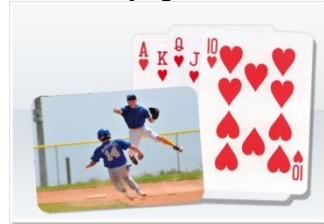

Colors available:

**Trading Card (Set of 12)\***  
Cards are delivered pre-cut.

Colors available:

**3" Picture Button**

**Thermal Mug**

Hand Wash Only  
NOT Microwave Safe

**Framed 2.5x3.5 Magnet**

Wallet size print inserted into a black frame with a magnet on the back for hanging as well as a stand for table placement.

**4"x5" Photo Magnet**

4x5 player picture adhered to a flexible magnet material.

**Flashlight Keychain**

**Small Key FOB**

**Luggage/Bag Tags**

**Playing Cards**

**Coasters (set of 4)**

**15oz Mug**